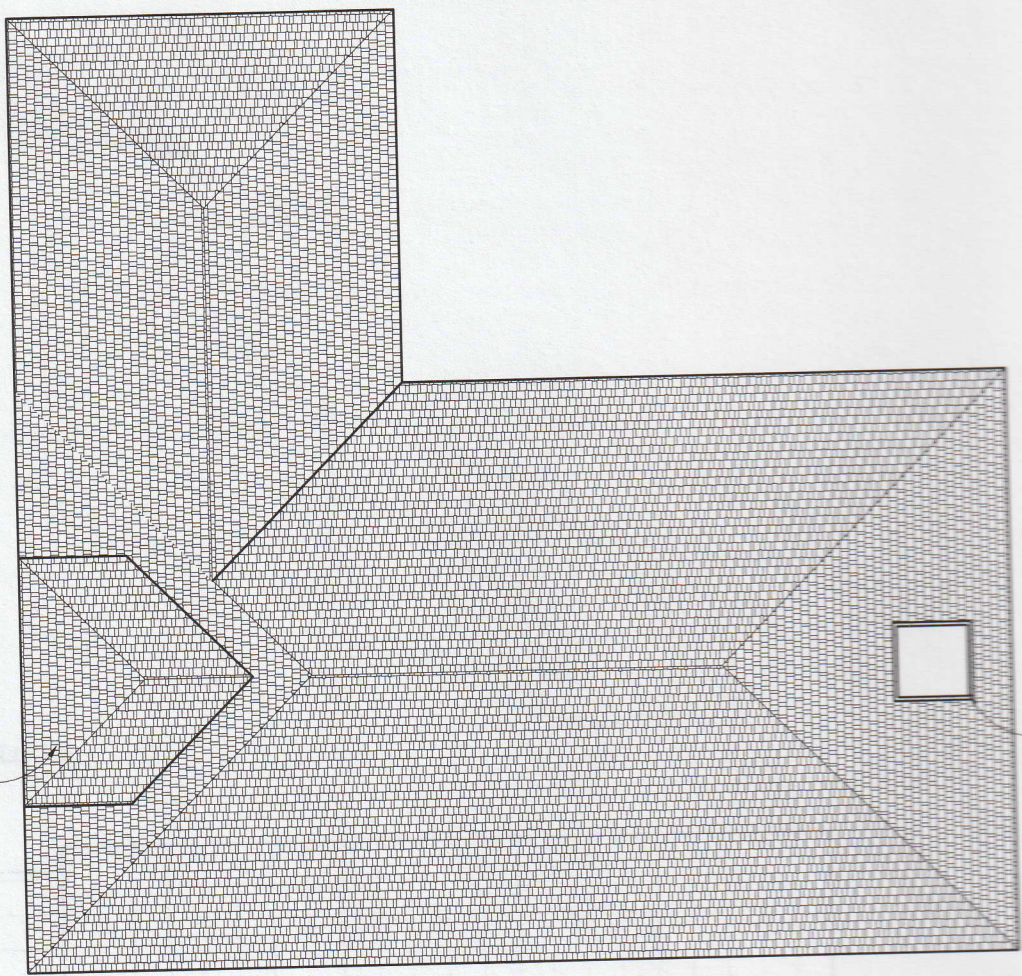

Scales listed are for 22X34 drawing size

10/12 p/tn

Dormer

Chimney

Sheet Keynotes

Reference Keynotes

General Sheet Notes:
None

A-103

MLH16
07/21/2017

Floor Plans - Fog
Signal House & Oil
House
Released For: Existing Conditions

Thunder Bay Island
Lighthouse
Lake Huron, Michigan

Drawing #
Project #
Date

3DIXSTUDIO