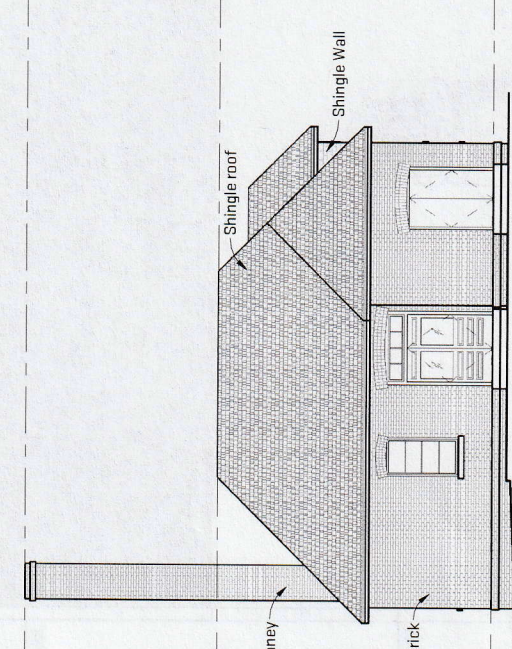

11 Fog Signal House - Northwest Elevation  
A-302 1/8" = 1'-0"

9 Fog Signal House - Southeast Elevation  
A-302 1/8" = 1'-0"

12 Fog Signal House - Northeast Elevation  
A-302 1/8" = 1'-0"

10 Fog Signal House - Southwest Elevation  
A-302 1/8" = 1'-0"