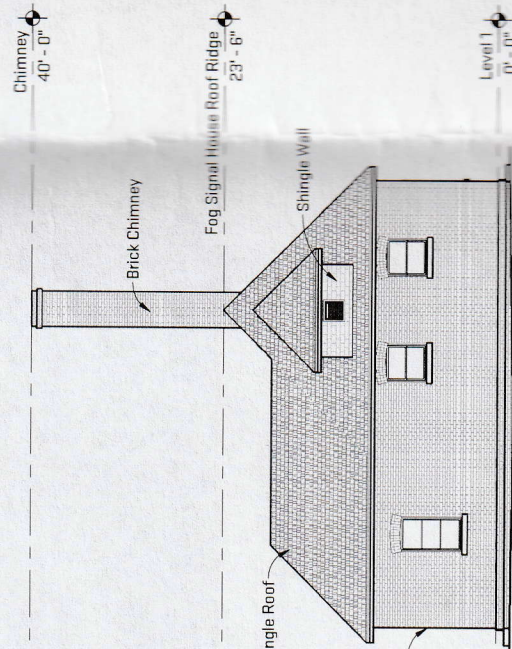

11 Fog Signal House - Northwest Elevation  
A-302 1/8" = 1'-0"

9 Fog Signal House - Southeast Elevation  
A-302 1/8" = 1'-0"

12 Fog Signal House - Northeast Elevation  
A-302 1/8" = 1'-0"

10 Fog Signal House - Southwest Elevation  
A-302 1/8" = 1'-0"